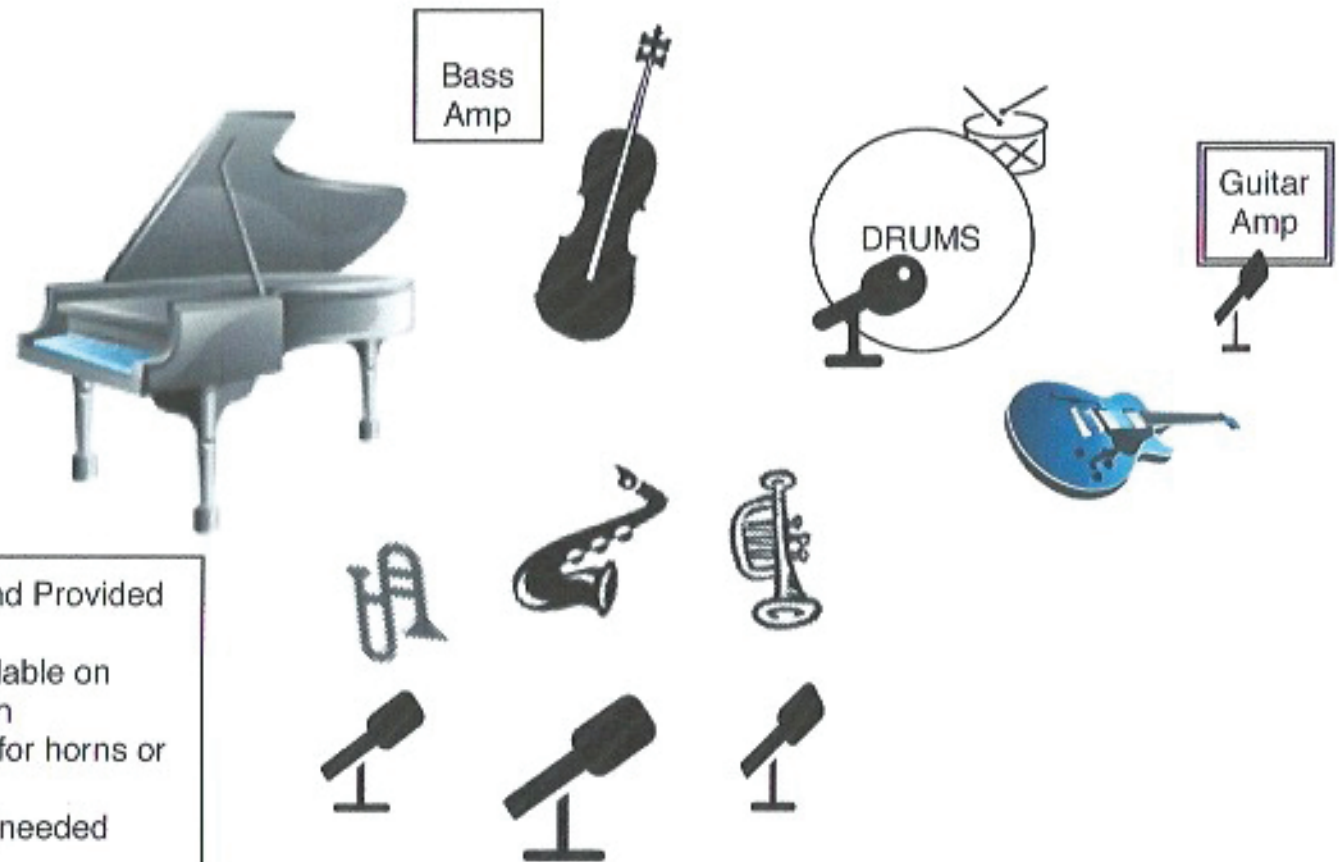

Jazz Education Network Sample Combo Set-up

- Yamaha Avante Grande or Grand Provided depending on stage
- Aux Perc or Elec Keyboard available on Request in advance at application
- Ample Mics to place as needed for horns or vocalist
- Ample music stands available if needed
- Bass Direct
- Piano mic'd
- Drums mic'd